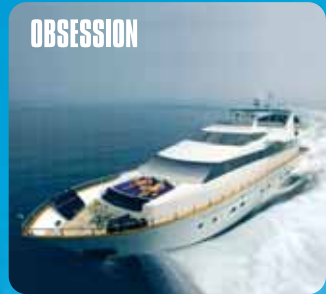

engine, and
comfort.
Life on board
and its Amer
room, rated
windows, and
space, and d
the boat.

harmony motor-yacht G

The Harmony G cabins located at the upper and main decks are equipped with windows , while those at the lower deck come with portholes. All cabins are upscale and intimate with soft colors and natural textiles, creating an atmosphere of tranquility and well-being.

The Variety Cruises Ships

Variety Cruises

Zeus Casual Cruises

Variety Yachting

Variety Cruises
Small Ships...Great Cruises!