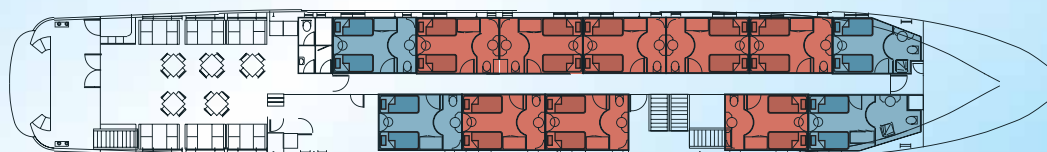

megayacht
harmony G

Variety Cruises
Small Ships...Great Cruises!

megayacht harmony G

SUN DECK

UPPER DECK

MAIN DECK

LOWER DECK

■ Category P
 ■ Category A
 ■ Category B
 ■ Category C

GENERAL INFORMATION

Launch year / Rebuilt	2001
Ship type	Motor Yacht
Classification	Hellenic Register
Length/Breadth/Draft-in ft	177 x 23.3 x 12 ft.
Length/Breadth/Draft- in M	54 x 7.10 x 3.65 m.
Crew	16-18
Cruising Speed	10
Engines	Cummins 2 x 680 B.H.P
Stabilizers	YES
Fire/ Safety	SOLAS
Voyages	International
Insurance coverage by	LLOYD'S

CABINS AND EQUIPMENT

Cabins/ Passengers	22/46
Cabins location by deck	Cabins on Lower deck (portholes), Main deck and Upper deck (Windows).
Cabins with twin beds	15
Cabins with double beds	5
Cabins Triples	2
Cabins Quadruples	-
Cabin facilities and amenities	Bathroom with showers. Jacuzzi tubs in 4 suites. Cabins with individually controlled A/C, piped music, TV (Local TV stations only), telephone for internal use, mini safe, mini fridge, hairdryer, adapters (voltage :110 V or 220 V)

engine, and
comfort.
Life on board
and its Amer
room, rated
windows, and
space, and d
the boat.

harmony motor-yacht G

The Harmony G cabins located at the upper and main decks are equipped with windows , while those at the lower deck come with portholes. All cabins are upscale and intimate with soft colors and natural textiles, creating an atmosphere of tranquility and well-being.