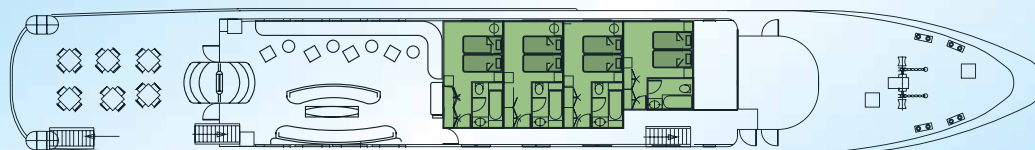

megayacht
harmony G

Variety Cruises
Small Ships...Great Cruises!

megayacht harmony G

SUN DECK

UPPER DECK

MAIN DECK

LOWER DECK

■ Category P
 ■ Category A
 ■ Category B
 ■ Category C

GENERAL INFORMATION

Launch year / Rebuilt	2001
Ship type	Motor Yacht
Classification	Hellenic Register
Length/Breadth/Draft-in ft	177 x 23.3 x 12 ft.
Length/Breadth/Draft- in M	54 x 7.10 x 3.65 m.
Crew	16-18
Cruising Speed	10
Engines	Cummins 2 x 680 B.H.P
Stabilizers	YES
Fire/ Safety	SOLAS
Voyages	International
Insurance coverage by	LLOYD'S

engine, and
comfort.
Life on board
and its Amer
room, rated
windows, and
space, and d
the boat.

harmony motor-yacht G

The Harmony G cabins located at the upper and main decks are equipped with windows , while those at the lower deck come with portholes. All cabins are upscale and intimate with soft colors and natural textiles, creating an atmosphere of tranquility and well-being.

All the amenities of a deluxe yacht are available; twin or queen size beds, color television, video player, music channels, mini bar/ refrigerator, direct dial telephone, safe deposit boxes, hair dryer, bathroom with Jacuzzi (in the suites on Seagull Deck) or shower.